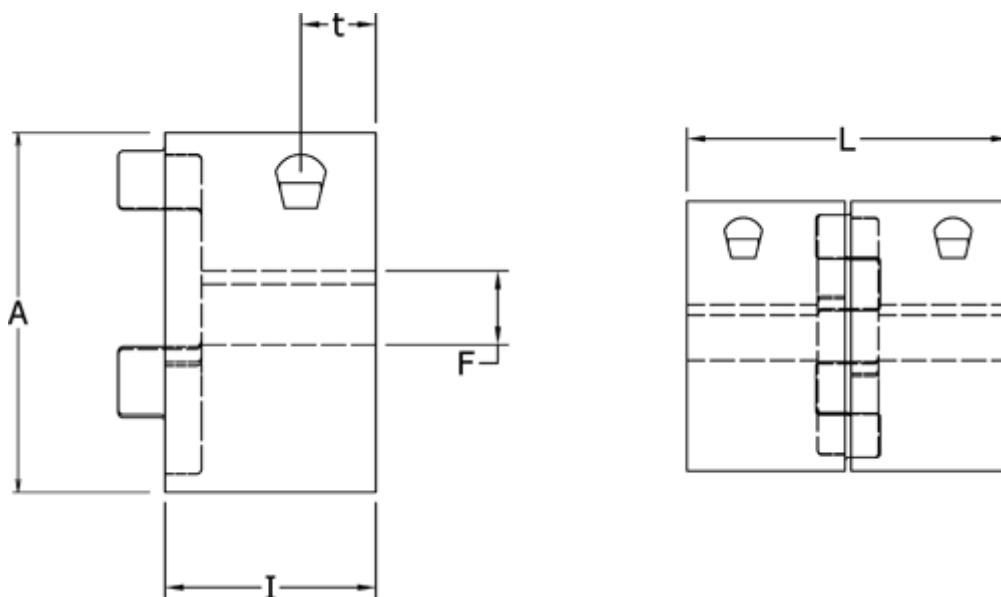

Data Sheet

Article number: 3335014M011

Description: Clamping Hub Klonex ES14
ALU Aluminium, Bore 11H7 mm

Measures

A = 30

F = 11

I = 11

L = 35